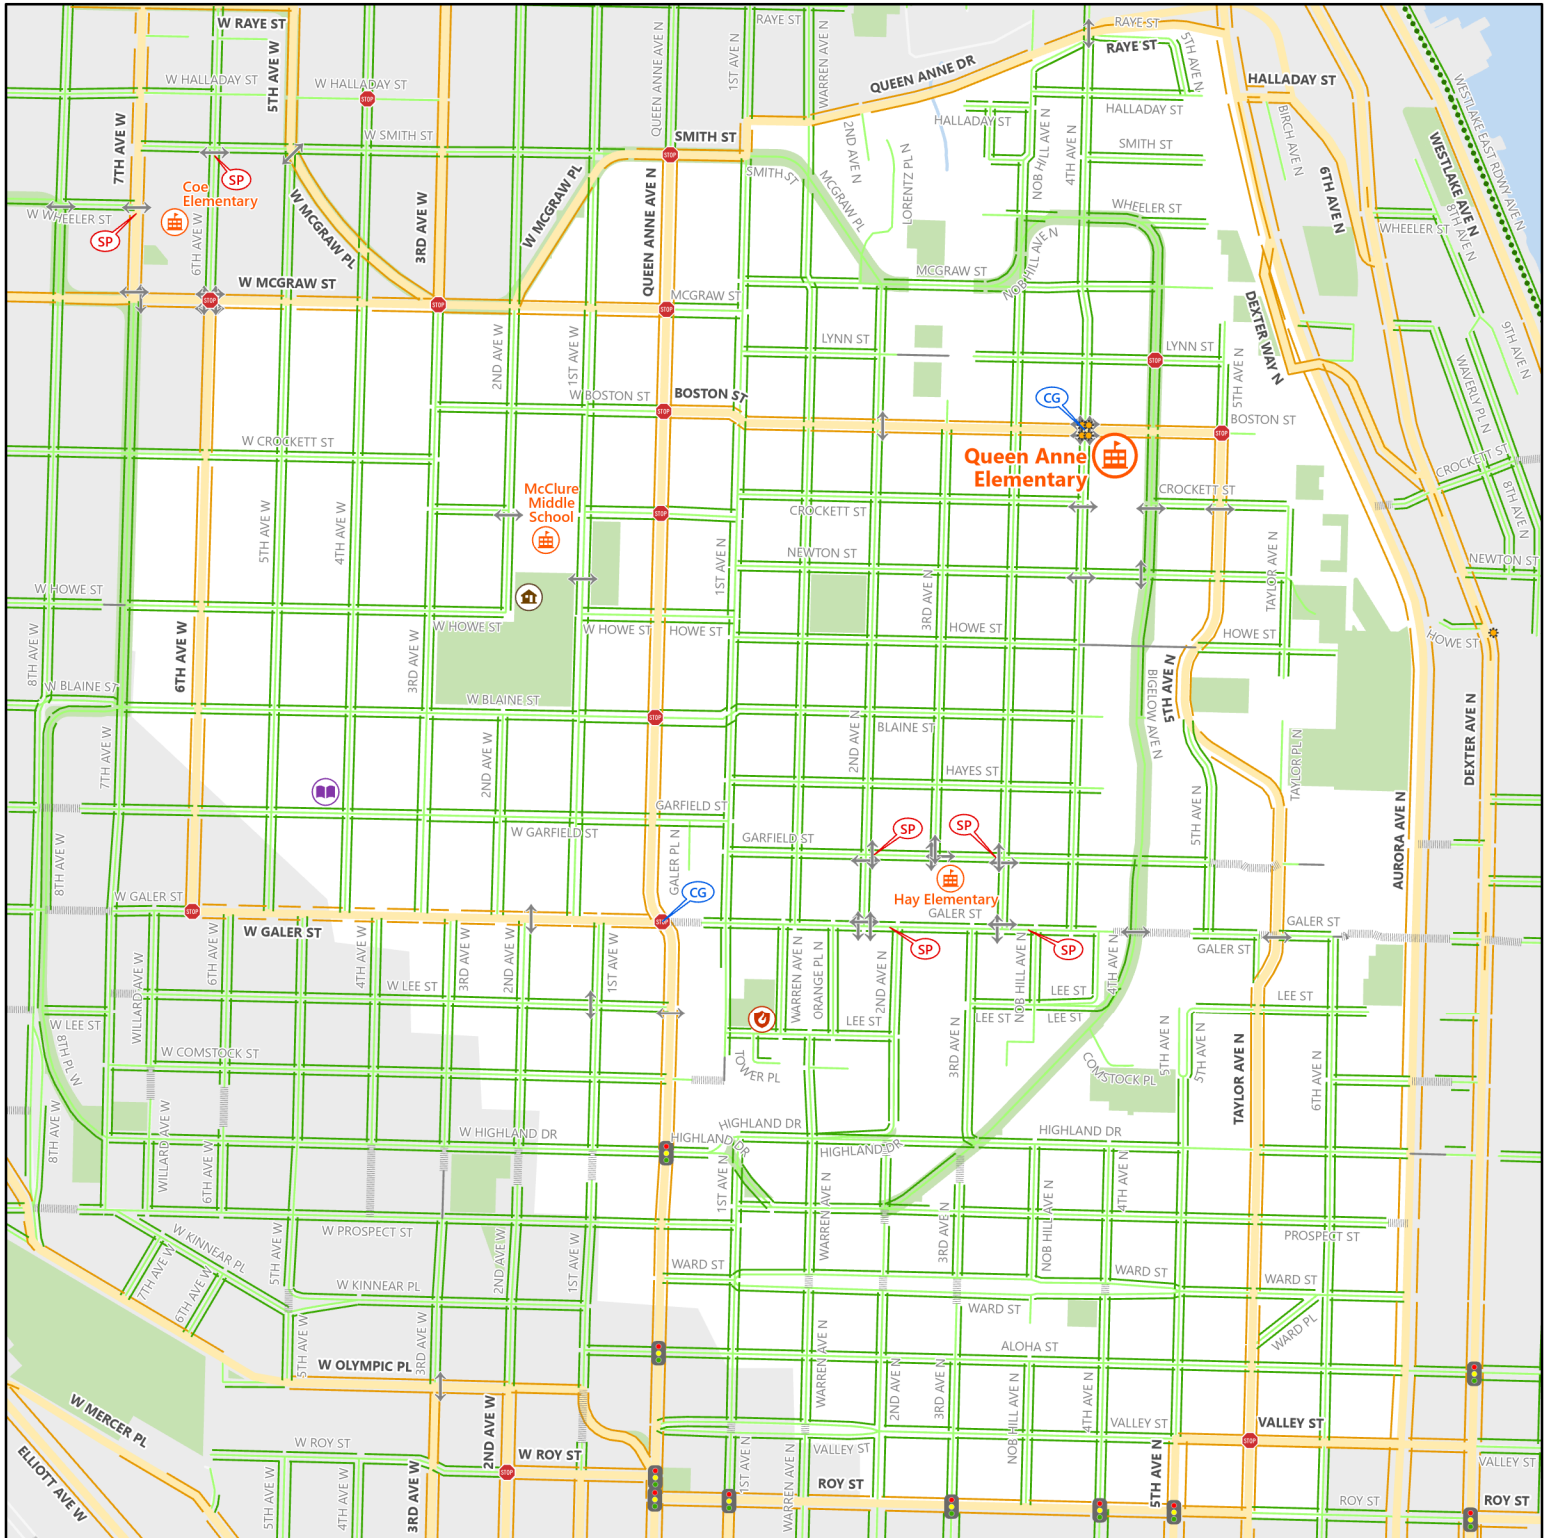

2023-24 Safe Routes to School

Queen Anne Elementary

Author: Seattle ITD, GIS-CADD